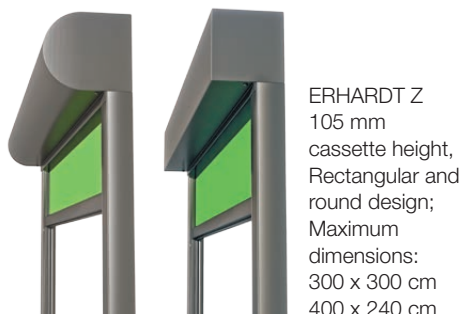

ERHARDT Z AT A GLANCE

All of the ERHARDT Z features

Maximum dimensions:	500 x 300 cm (width x depth)
Vertical awning	With guide rail
Frame colour	• White (RAL 9016) • Grey-aluminium structured (RAL 9007 finely structured) • Anthracite (DB 703)
Custom colour	Any RAL colour is possible
Fabric designs	• Fibreglass screen • Soltis 86 and 92
A stand-alone solution for facade shading	• Window and door elements • Glass surfaces and glass facades
Can be combined for balconies and terraces (also on the sides)	• Terrace roofs • Pergola awnings • Conservatories
Special features	• Concealed zipper system • Exceptional wind stability • Somewhat larger dimensions • Series mounting is possible

Optional additional features of the ERHARDT Z

- Remote control (tip!)
- Automatic wind and sun sensors

TIP! ERHARDT terrace roof

When combined with an ERHARDT terrace roof, you will enjoy not only more privacy on your terrace, but also protection from the elements such as wind and rain.

ERHARDT Soltis awning fabrics

This collection consists of PVC-coated fibreglass mesh and stands out with its many attractive properties:

- High transparency, visual contact is retained
- In single or two-colour fabric styles or with different accents on the outside and the inside
- Repels dirt, washable and non-fading
- A large colour selection
- Privacy and sun protection
- Optimal air circulation creates a pleasant climate feeling – no heat buildup

Your Erhardt specialised partner

For more information, see
www.erhardt-markisen.de

**ERHARDT
MARKISEN**

Mehr. Freude. Leben. Zuhause.